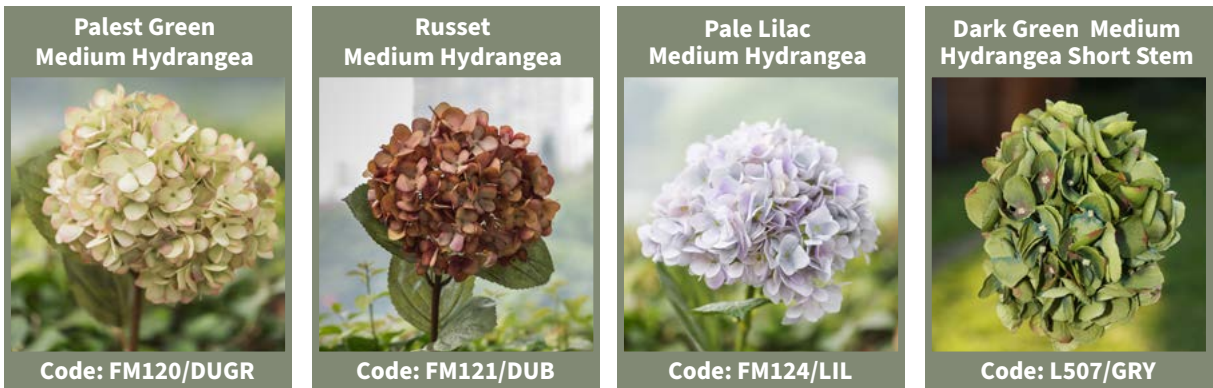

Exceptional Silk Flowers
Telephone: +44 (0)1248 422279
Mobile: +44 (0)7768 605121
Email: info@mezusilkflowers.com
Website: www.mezusilkflowers.com

Large Hydrangea

Large Hydrangea

Medium Hydrangea

Medium Hydrangea

Medium Hydrangea

Mezu

Product List

Exceptional Silk Flowers
Telephone: +44 (0)1248 422279
Mobile: +44 (0)7768 605121
Email: info@mezusilkflowers.com
Website: www.mezusilkflowers.com

Hollyhock

White Hollyhock