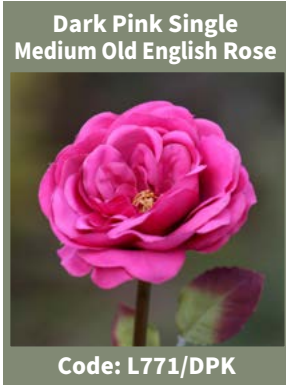

Mezu Product List

Exceptional Silk Flowers
Telephone: +44 (0)1248 422279
Mobile: +44 (0)7768 605121
Email: info@mezusilkflowers.com
Website: www.mezusilkflowers.com

Single Medium Old English Rose