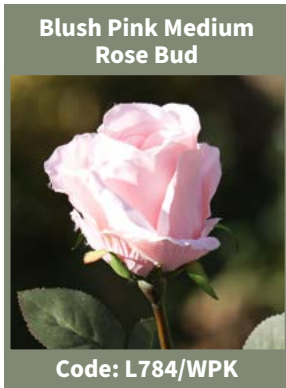

Medium Rose Bud