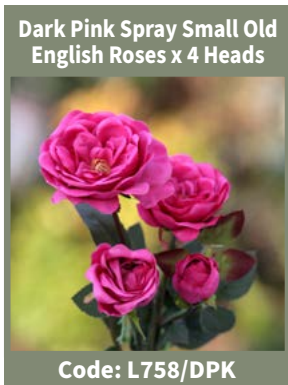

Exceptional Silk Flowers
Telephone: +44 (0)1248 422279
Mobile: +44 (0)7768 605121
Email: info@mezusilkflowers.com
Website: www.mezusilkflowers.com

Hybrid Tea Rose with Bud

Old English Rose Spray

Old English Rose Spray