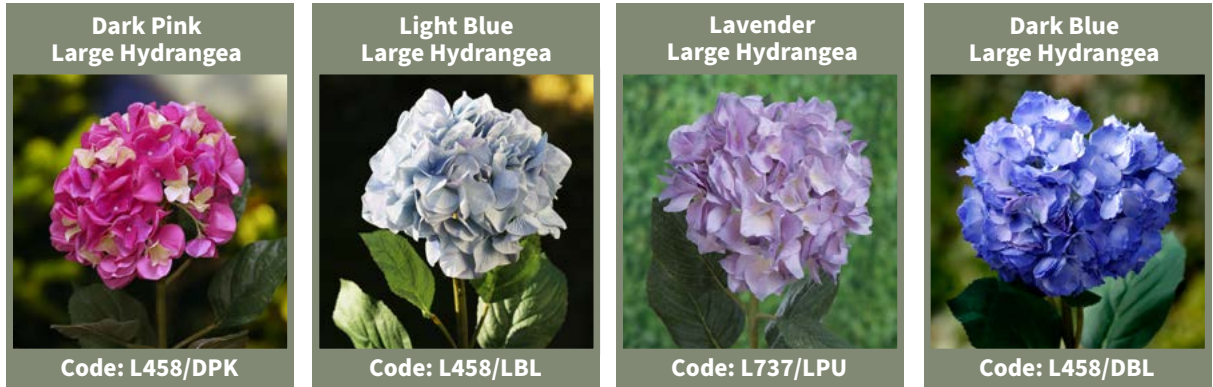

Mezu

Product List

Exceptional Silk Flowers
Telephone: +44 (0)1248 422279
Mobile: +44 (0)7768 605121
Email: info@mezusilkflowers.com
Website: www.mezusilkflowers.com

Large Hydrangea