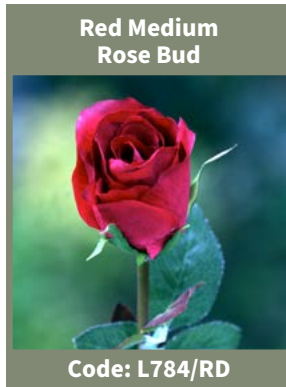

Wisteria

Medium Rose Bud

Medium Rose Bud

Medium Rose Bud

Large Rose Bud

Mezu

Product List

Exceptional Silk Flowers
Telephone: +44 (0)1248 422279
Mobile: +44 (0)7768 605121
Email: info@mezusilkflowers.com
Website: www.mezusilkflowers.com