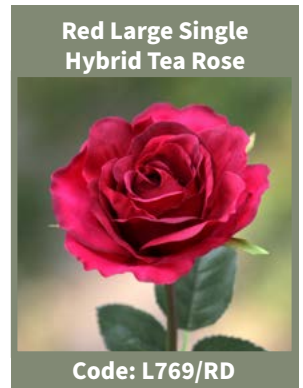

Single Hybrid Tea Rose